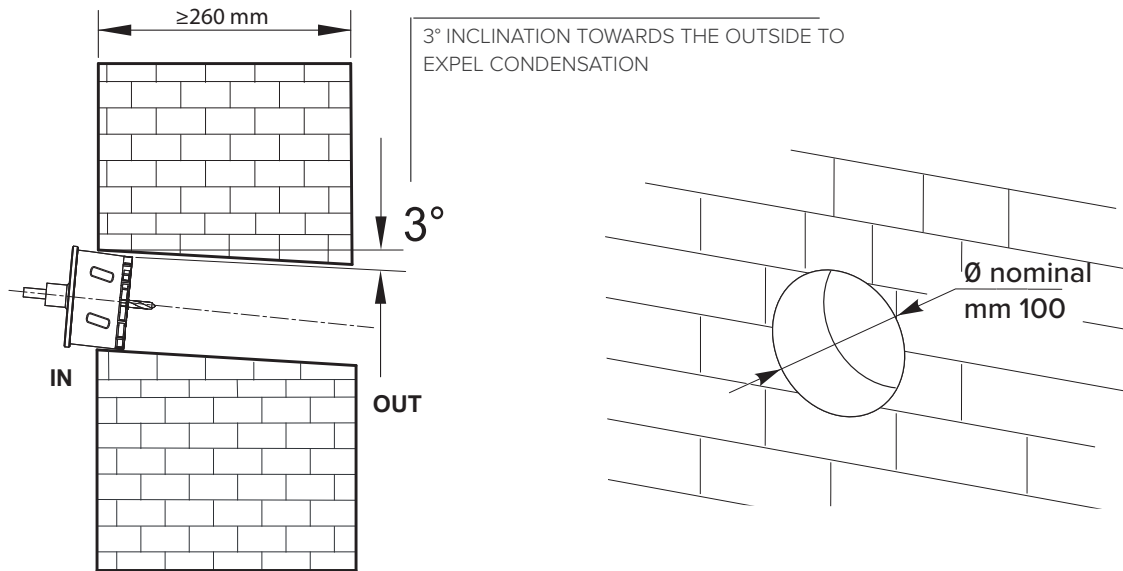

INSTALLATIONS

VORT HRW 30 MONO EVO HCS - Wi-Fi  - VORT HRW 30 MONO EVO - HCS
It must be mounted inside a perimeter wall with a thickness of at least 260 mm.

12

VORT HRW 40 - 60 MONO EVO HCS - Wi-Fi 
VORT HRW 40 - 60 MONO EVO - HCS
It must be mounted inside a perimeter wall with a thickness of at least 283 mm.